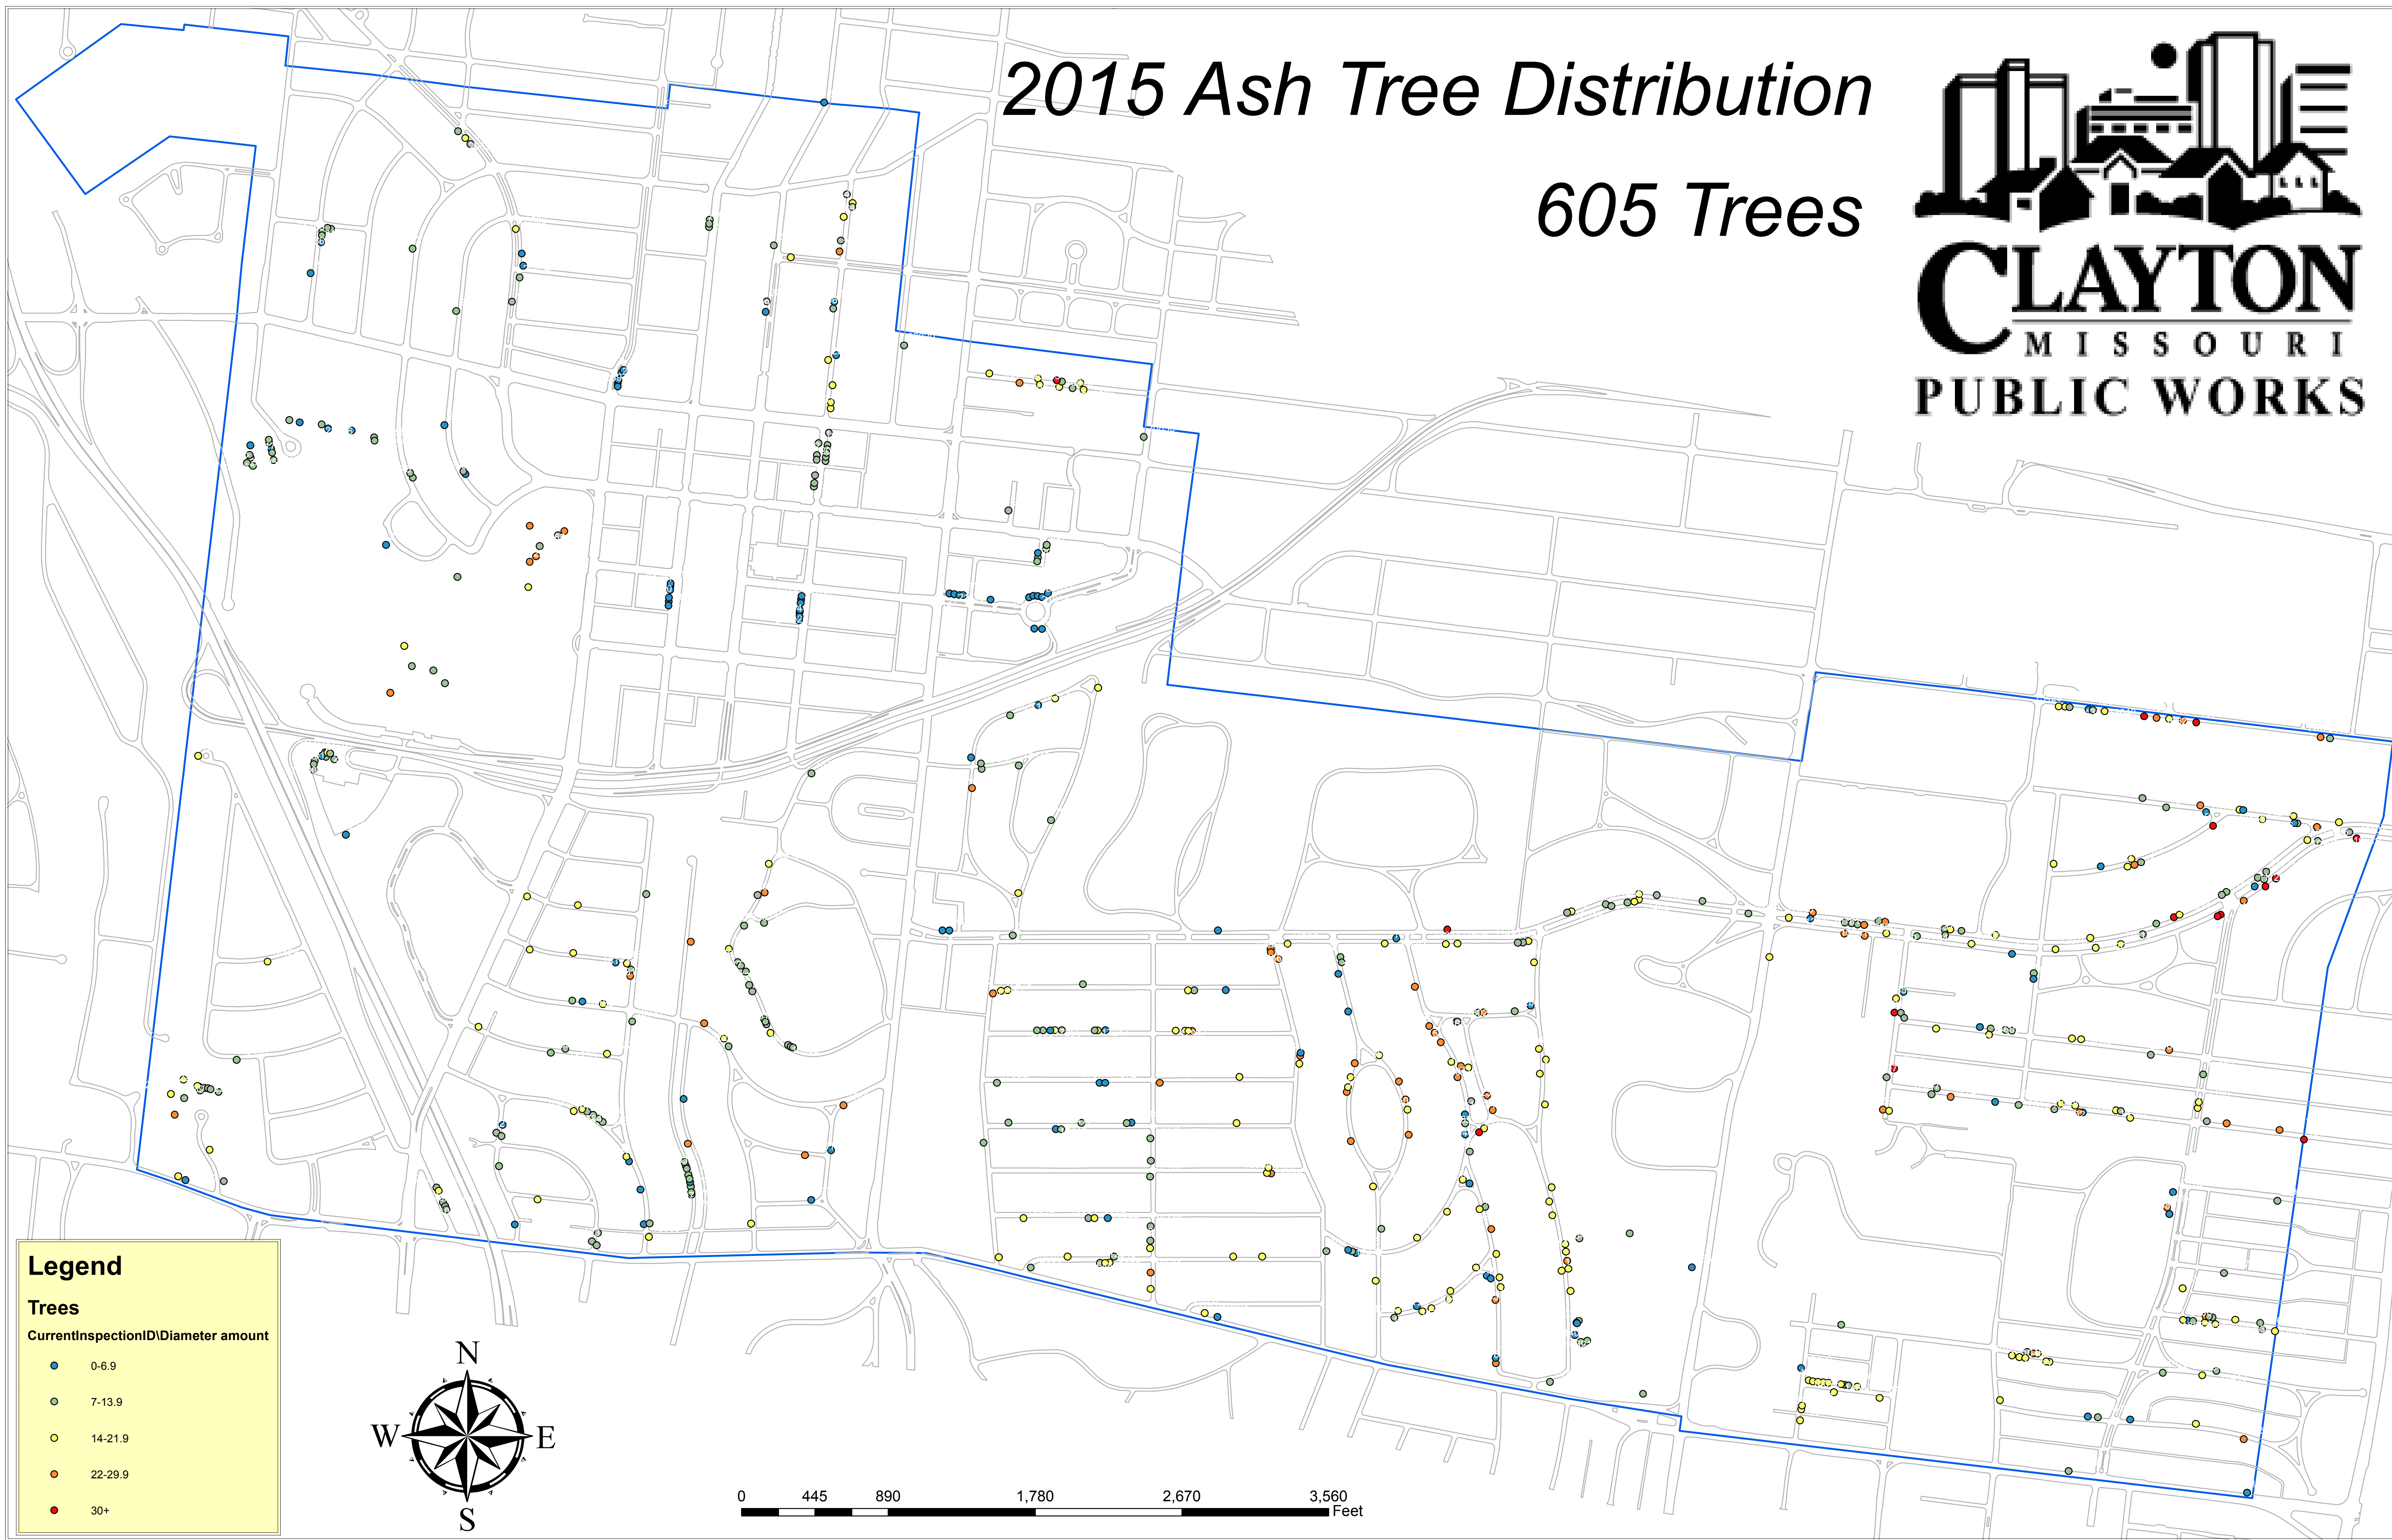

2015 Ash Tree Distribution

605 Trees

Legend

Trees

CurrentInspectionID\Diameter amount

- 0-6.9
- 7-13.9
- 14-21.9
- 22-29.9
- 30+