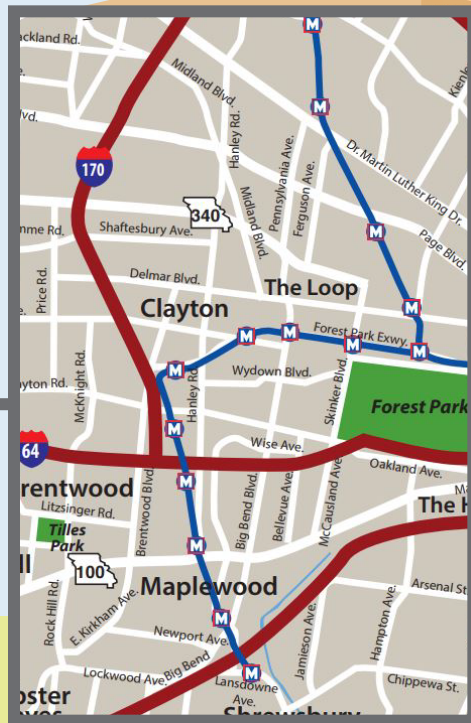

City of Clayton

2.5 miles²

Population Stats

Daytime Population

44,627

Night-time Population

16,448

Population

Clayton	16,448
1 mile radius	17,141
3 mile radius	111,949
5 miles radius	296,619
St. Louis metropolitan area	2,805,465

Accessed by two interstate highways (300,000 cars per day)

Downtown Clayton served by the region's light rail

Travel Times

Downtown St. Louis
12 minutes

St. Louis Lambert International Airport
15 minutes

Downtown St. Louis
20 minutes

Almost anywhere in the metro area
15 minutes

St. Louis

19th

 Largest metropolitan area in the county