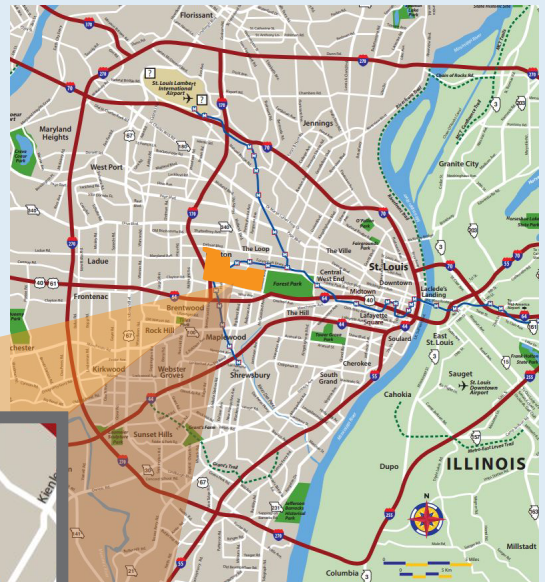

City of Clayton

2.5 miles²

Population Stats

Daytime Population

44,627

Night-time Population

16,448

Population

Clayton	16,448
1 mile radius	17,141
3 mile radius	111,949
5 miles radius	296,619
St. Louis metropolitan area	2,805,465

Accessed by two interstate highways (300,000 cars per day)

Downtown Clayton served by the region's light rail

Travel Times

Downtown St. Louis
12 minutes

St. Louis Lambert International Airport
15 minutes

Downtown St. Louis
20 minutes

Almost anywhere in the metro area
15 minutes

St. Louis

19th

 Largest metropolitan area in the county