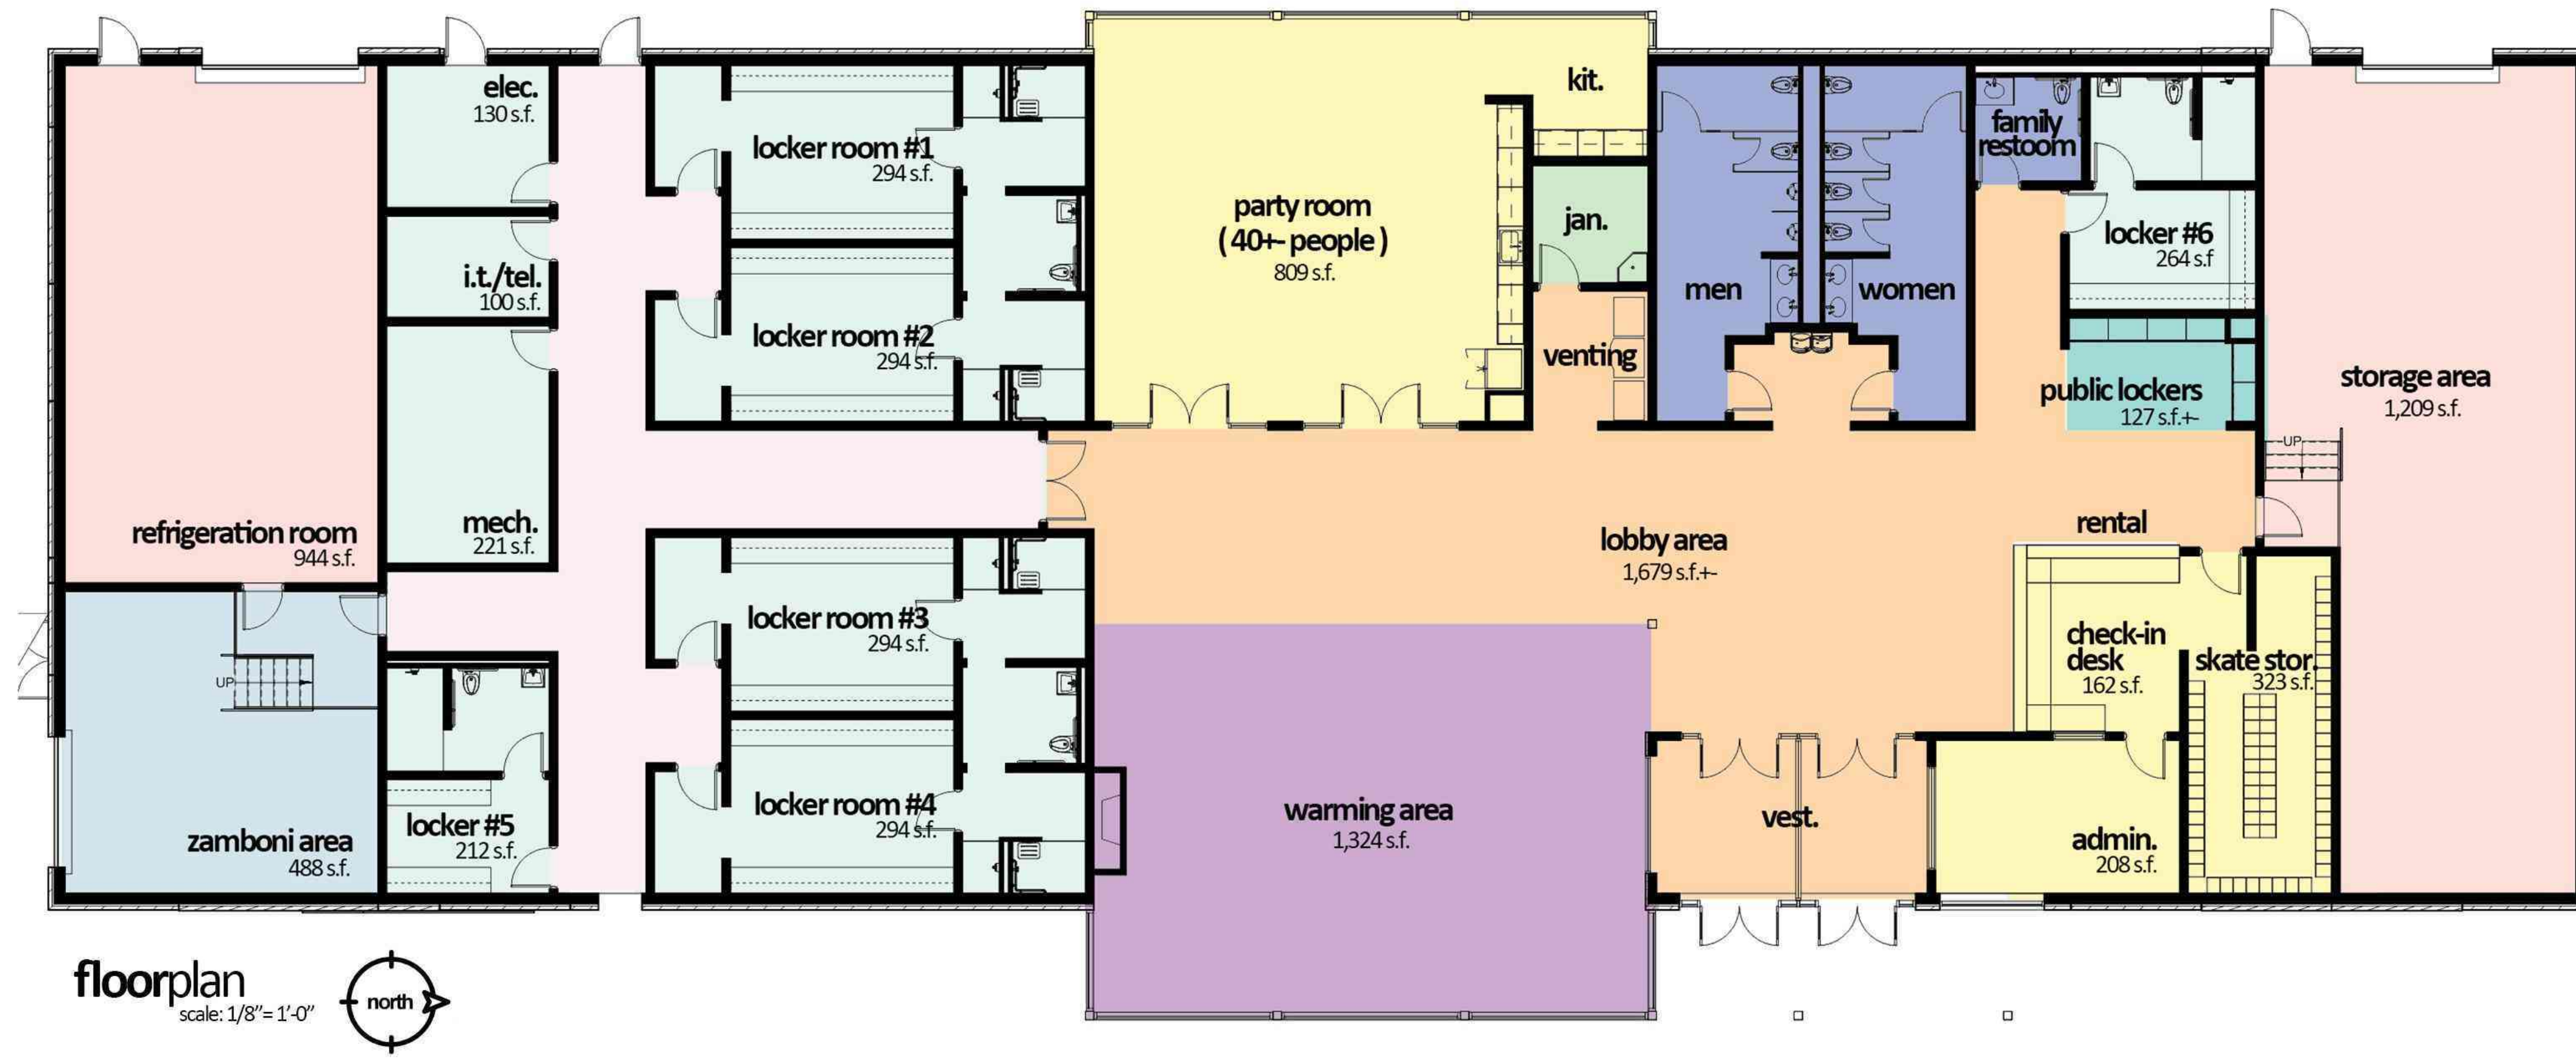

Sheet Name: FLOOR PLAN

Date: SEPTEMBER 24, 2019

SPARC - Shaw Park All-Season Recreation Complex
Brentwood Boulevard
Clayton, Missouri

Chiodini Associates - Architects | Interior Design | Graphics
1401 South Brentwood Blvd., Studio 575
Saint Louis, Missouri 63144
314.725.5588 | FAX 314.733.9999