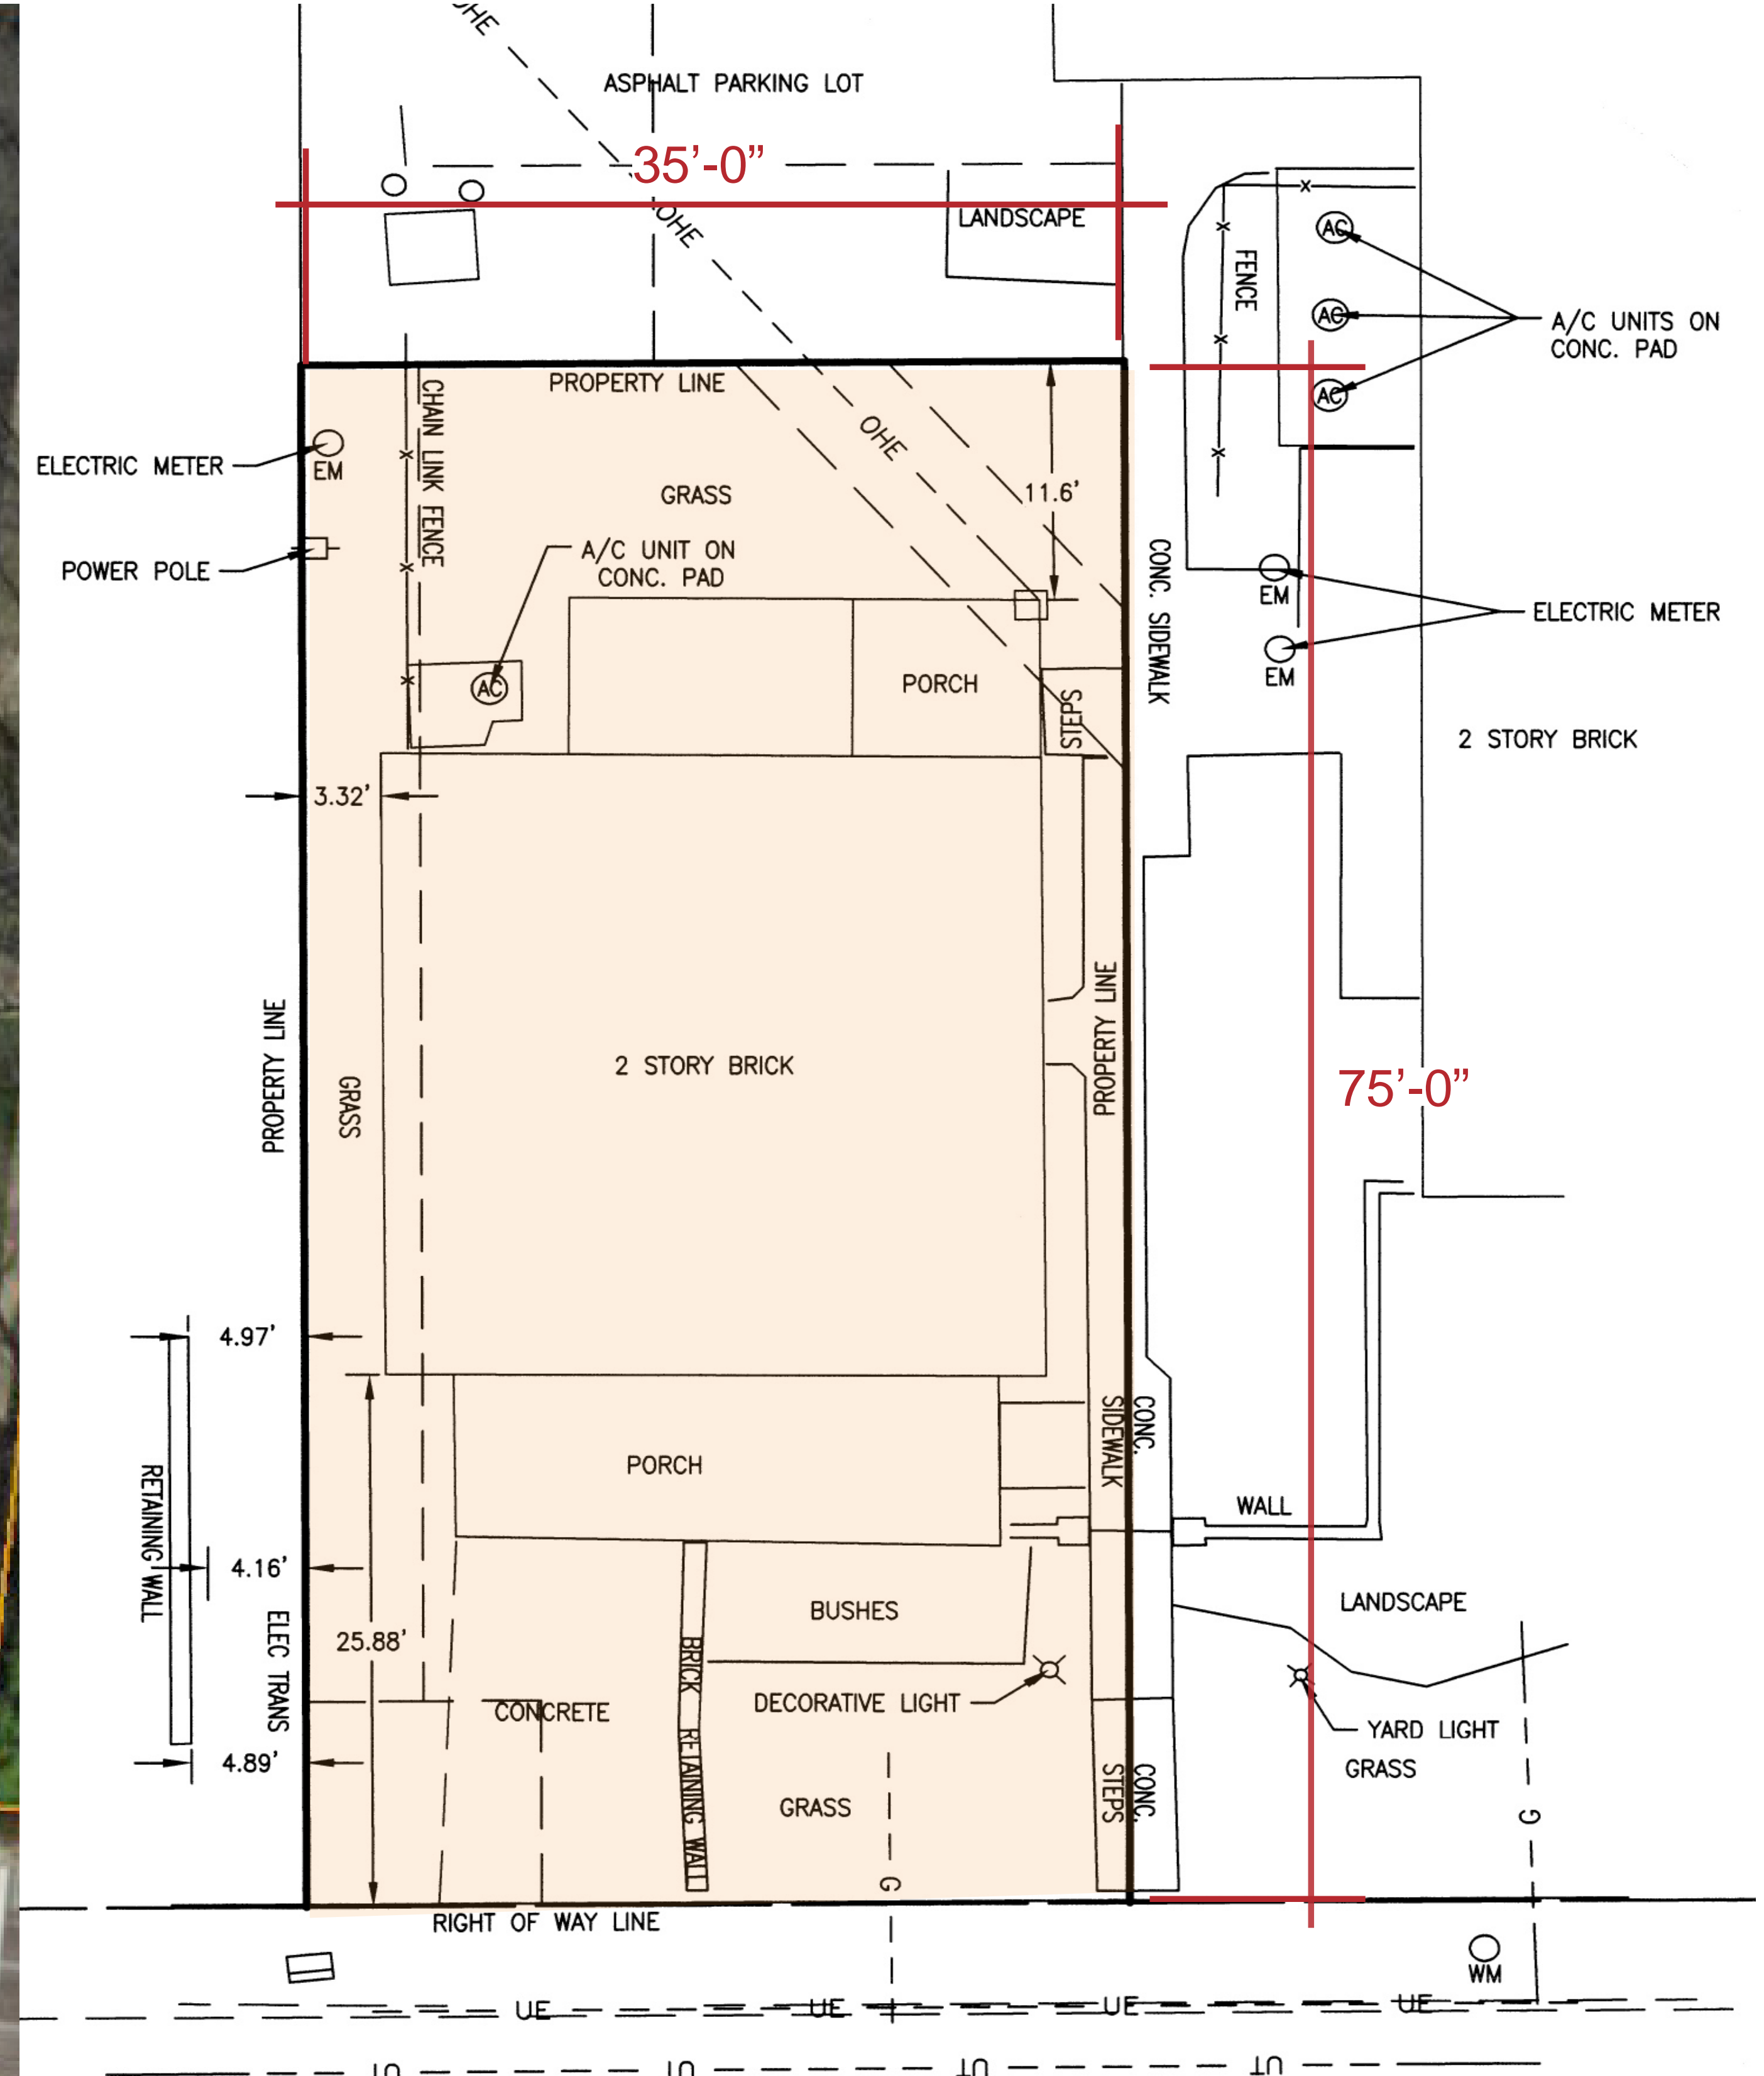

7811 MARYLAND PARK MASTER PLAN - PUBLIC MEETING #1

PALEY PARK - NEW YORK CITY

GREENACRE PARK - NEW YORK CITY

JOHN F. COLLINS PARK - PHILADELPHIA

PRECEDENT IMAGES

7811 MARYLAND AVENUE - POCKET PARK CLAYTON, MO