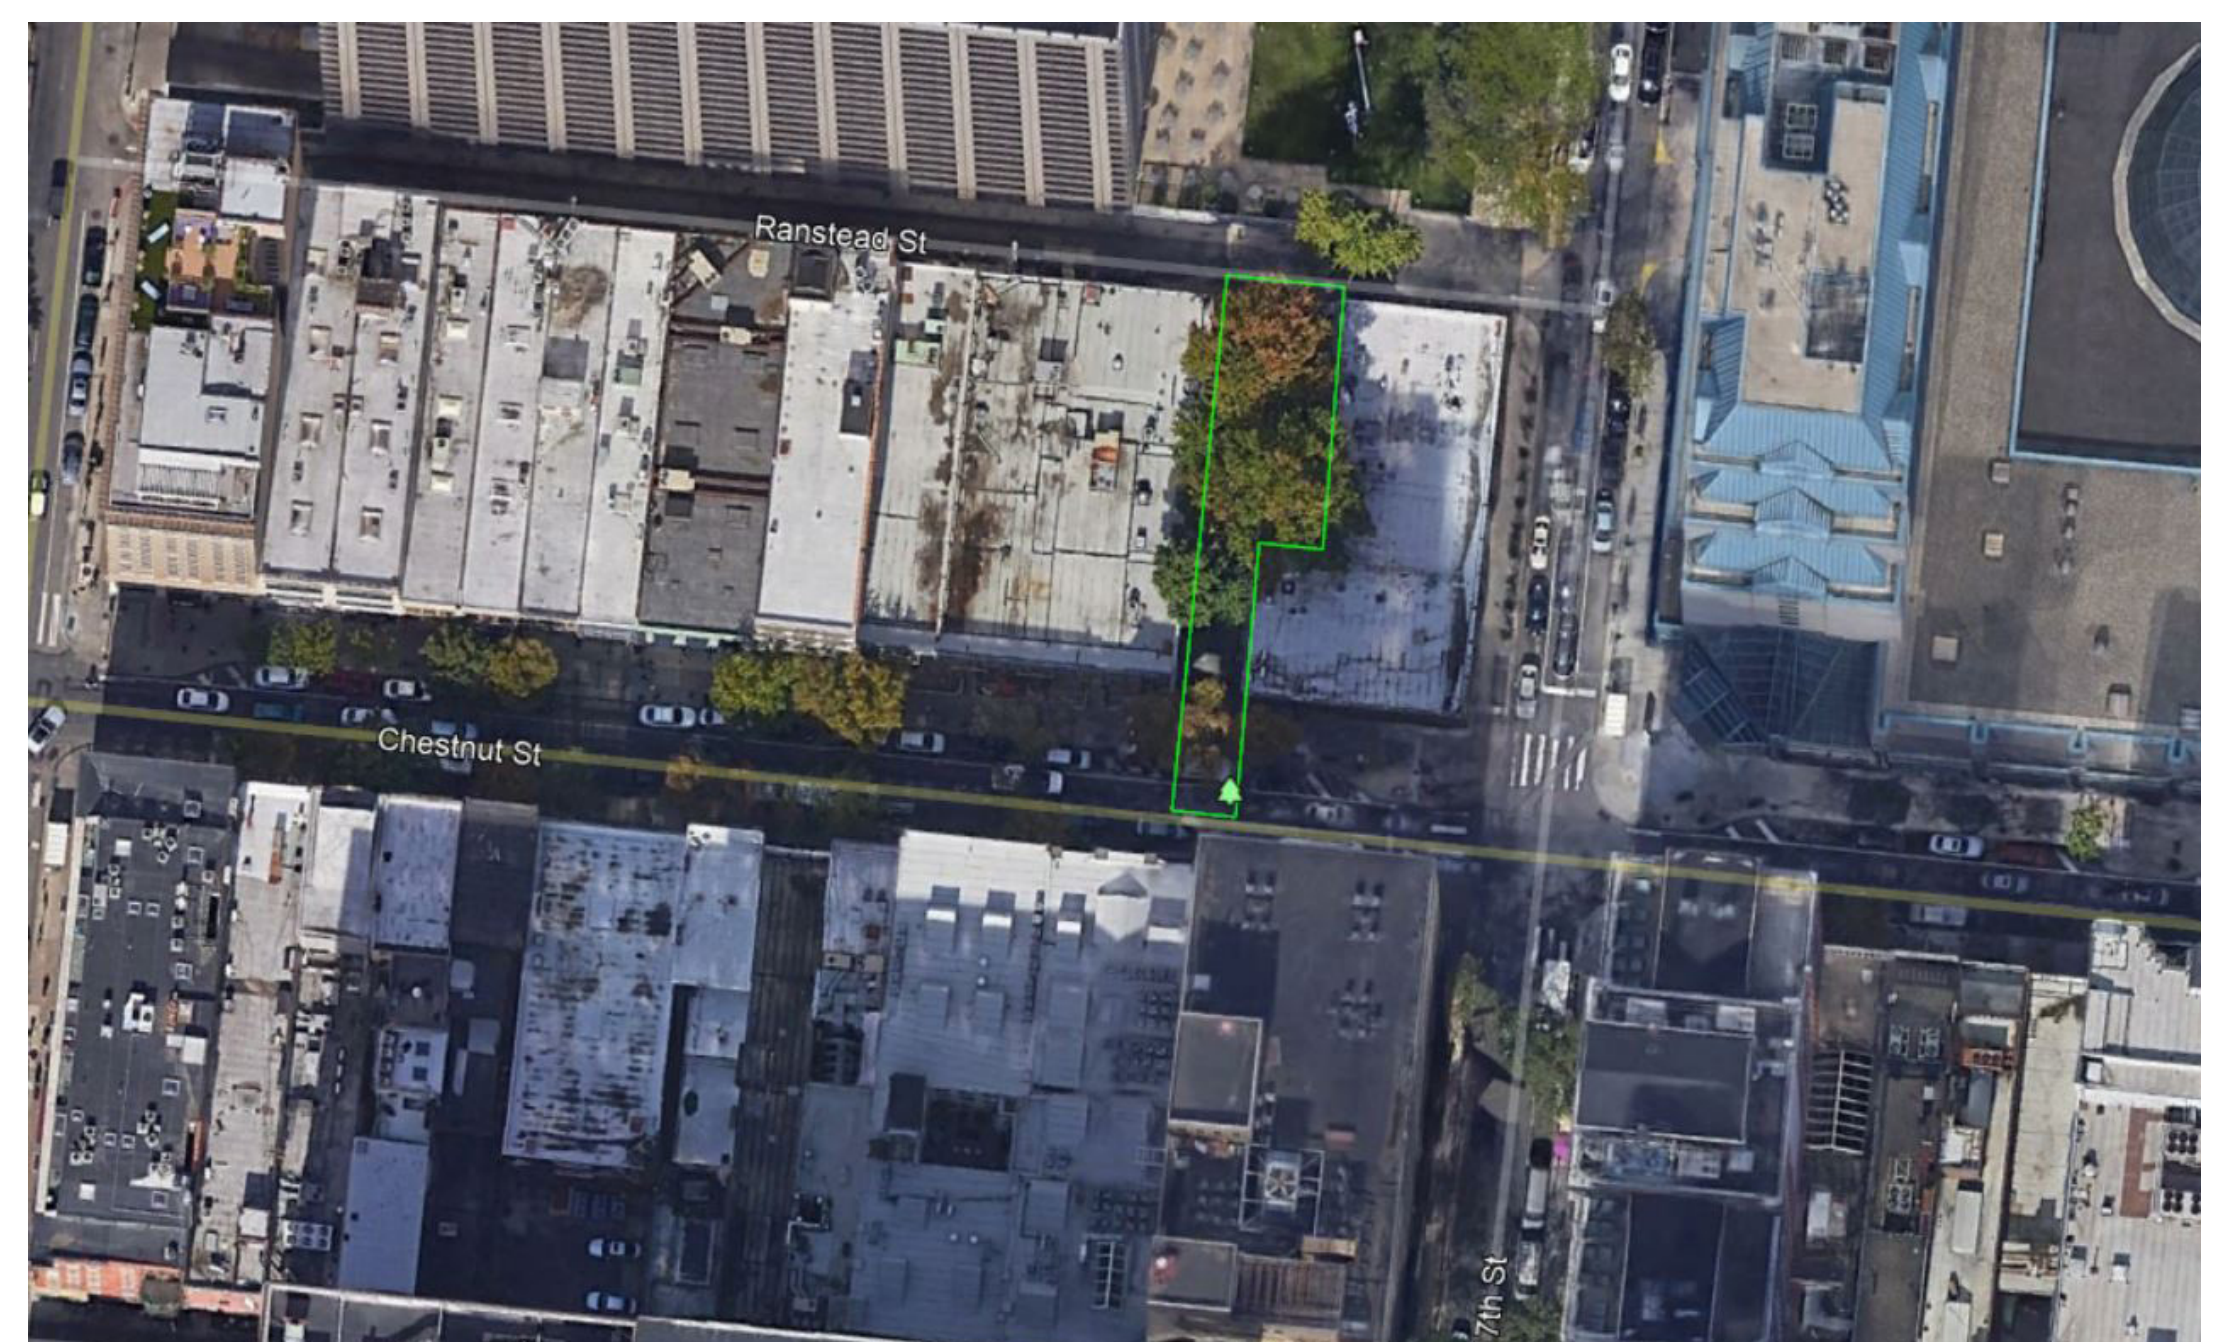

7811 MARYLAND PARK MASTER PLAN - PUBLIC MEETING #1

PALEY PARK - NEW YORK CITY

GREENACRE PARK - NEW YORK CITY

JOHN F. COLLINS PARK - PHILADELPHIA

PRECEDENT IMAGES

7811 MARYLAND AVENUE - POCKET PARK CLAYTON, MO