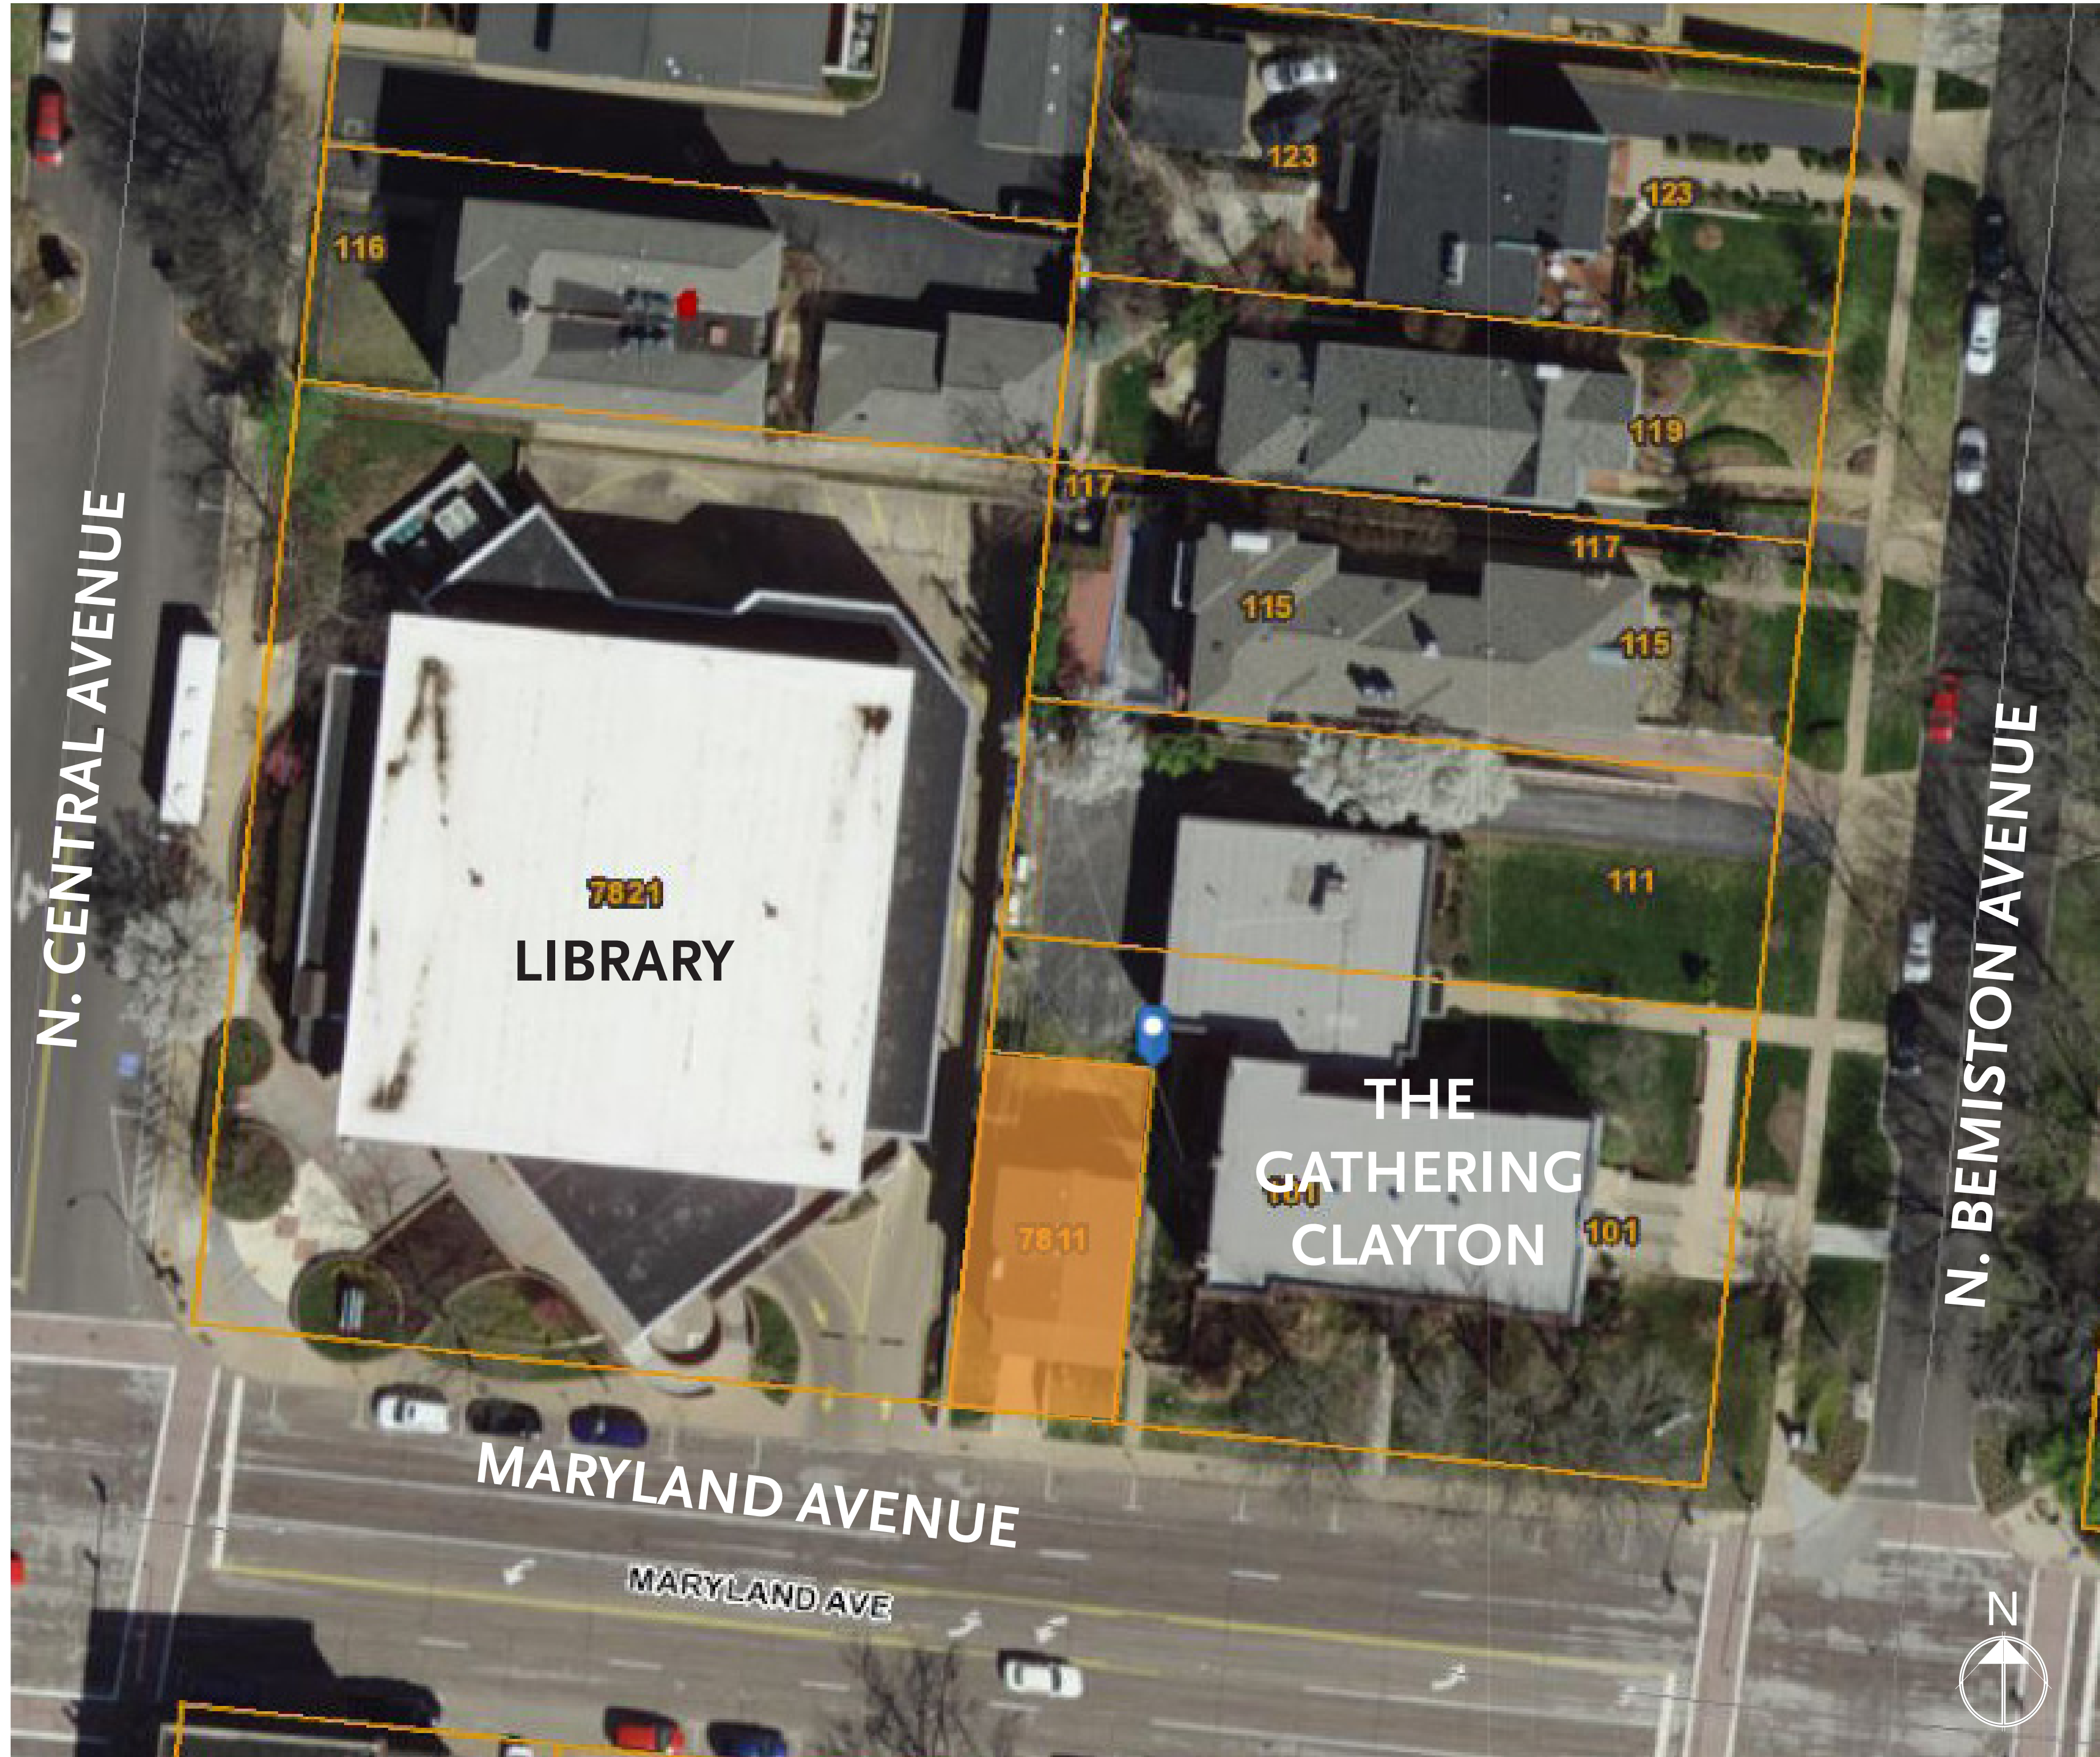

7811 MARYLAND PARK MASTER PLAN - PUBLIC MEETING #1

PALEY PARK - NEW YORK CITY

GREENACRE PARK - NEW YORK CITY

JOHN F. COLLINS PARK - PHILADELPHIA

PRECEDENT IMAGES

7811 MARYLAND AVENUE - POCKET PARK CLAYTON, MO