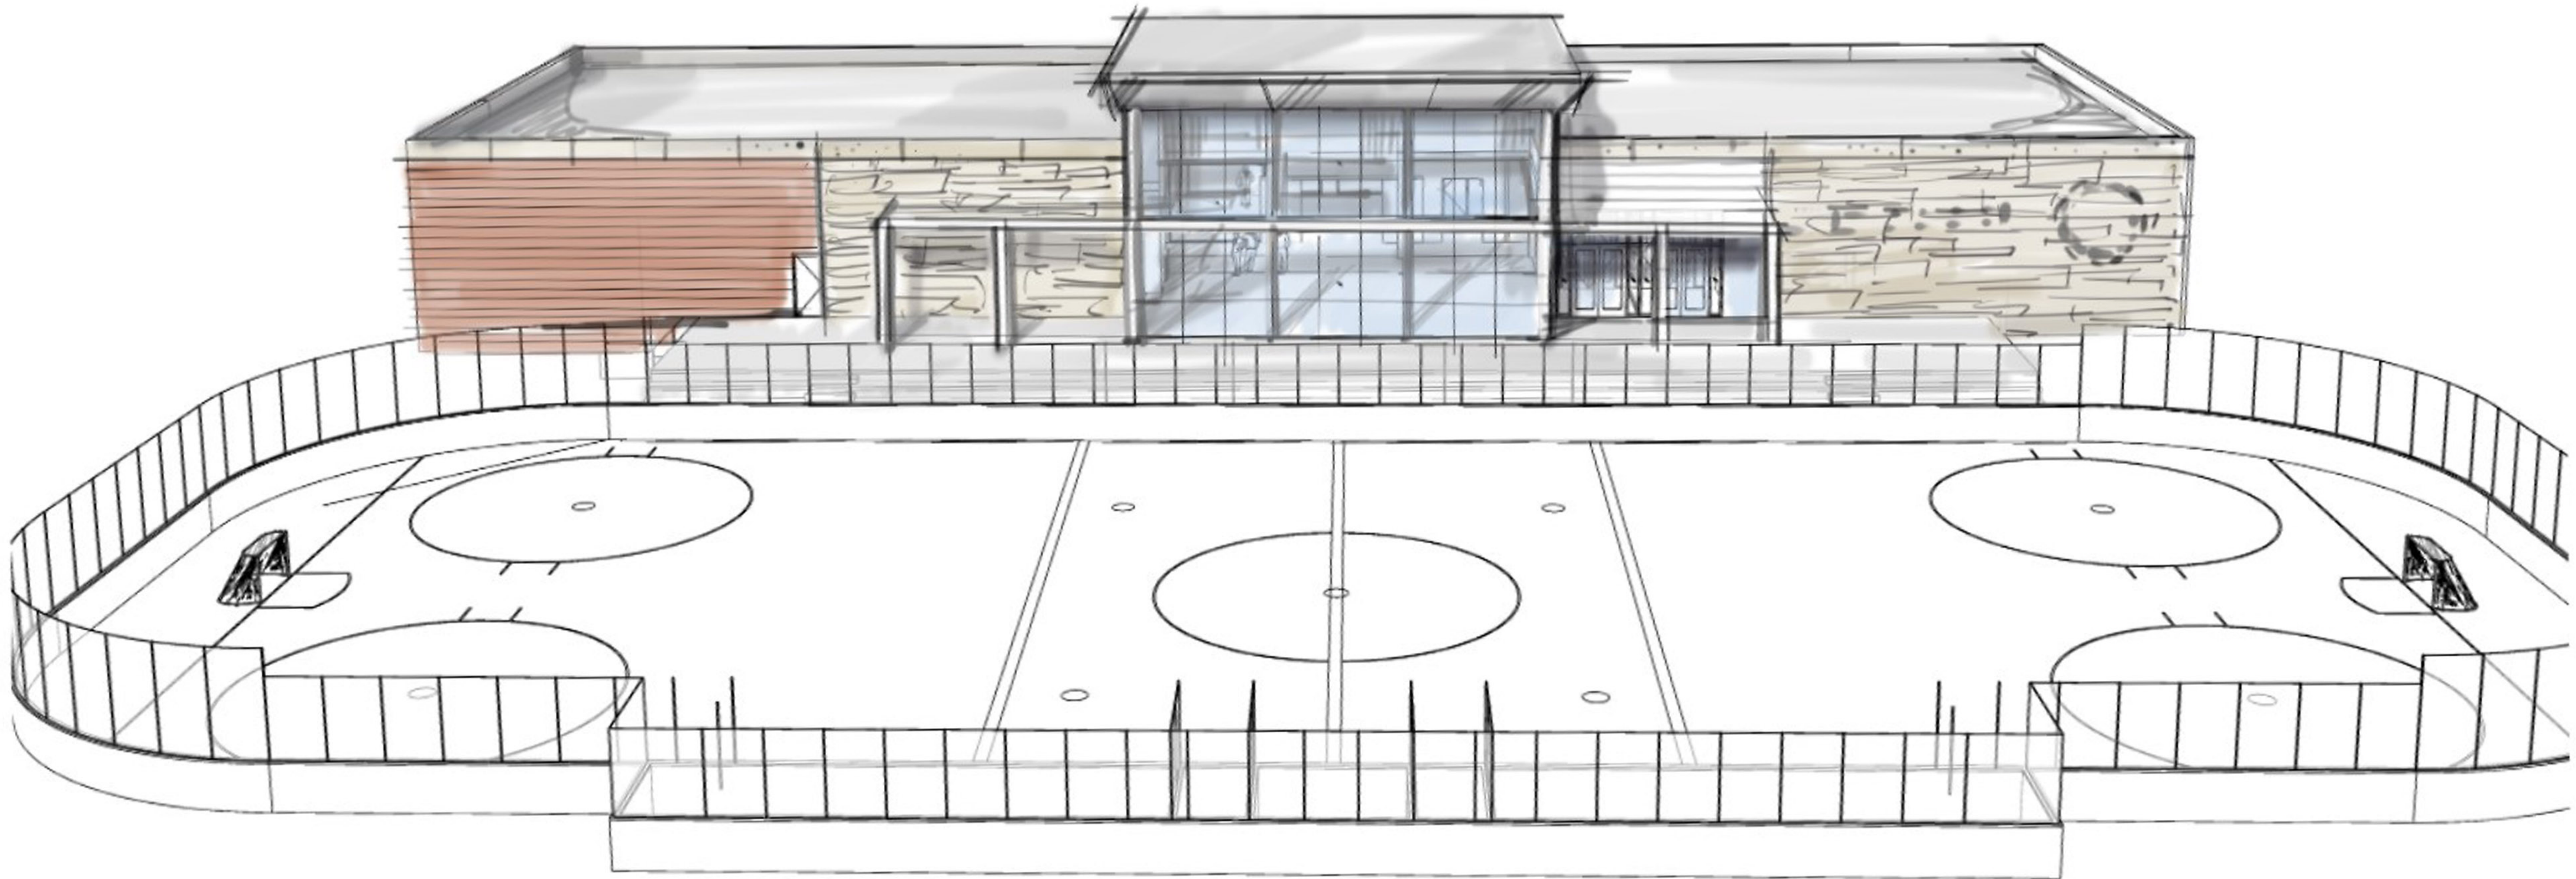

Sheet Name:

Date: august 5, 2019

**SPARC** - Shaw Park All-Season Recreation Complex  
Brentwood Boulevard  
Clayton, Missouri

Chiodini Associates - Architects | Interior Design | Graphics  
1401 South Brentwood Blvd. Studio 575  
Saint Louis, Missouri 63144  
314.725.5588 | FAX 314.733.9999

floorplan  
scale: 1/8"=1'-0"  
north

Sheet Name:

Date: august 5, 2019

**SPARC** - Shaw Park All-Season Recreation Complex  
Brentwood Boulevard  
Clayton, Missouri

*Chiodini*  
ARCHITECTS

Chiodini Associates - Architects | Interior Design | Graphics  
1401 South Brentwood Blvd. Studio 575  
Saint Louis, Missouri 63144  
314.725.5588 | FAX 314.733.9999

Sheet Name:

Date: august 5, 2019

**CLAYTON MISSOURI**

**SPARC - Shaw Park All-Season Recreation Complex**  
Brentwood Boulevard  
Clayton, Missouri

**Chiodini ARCHITECTS**  
Chiodini Associates - Architects | Interior Design | Graphics  
1401 South Brentwood Blvd., Studio 575  
Saint Louis, Missouri 63144  
314.725.5588 | FAX 314.733.9999

Sheet Name:

Date: august 5, 2019

 **SPARC** - Shaw Park All-Season Recreation Complex  
Brentwood Boulevard  
Clayton, Missouri

*Chiodini*  
ARCHITECTS  
Chiodini Associates - Architects | Interior Design | Graphics  
1401 South Brentwood Blvd. Studio 575  
Saint Louis, Missouri 63144  
314.725.5588 | FAX 314.733.9999