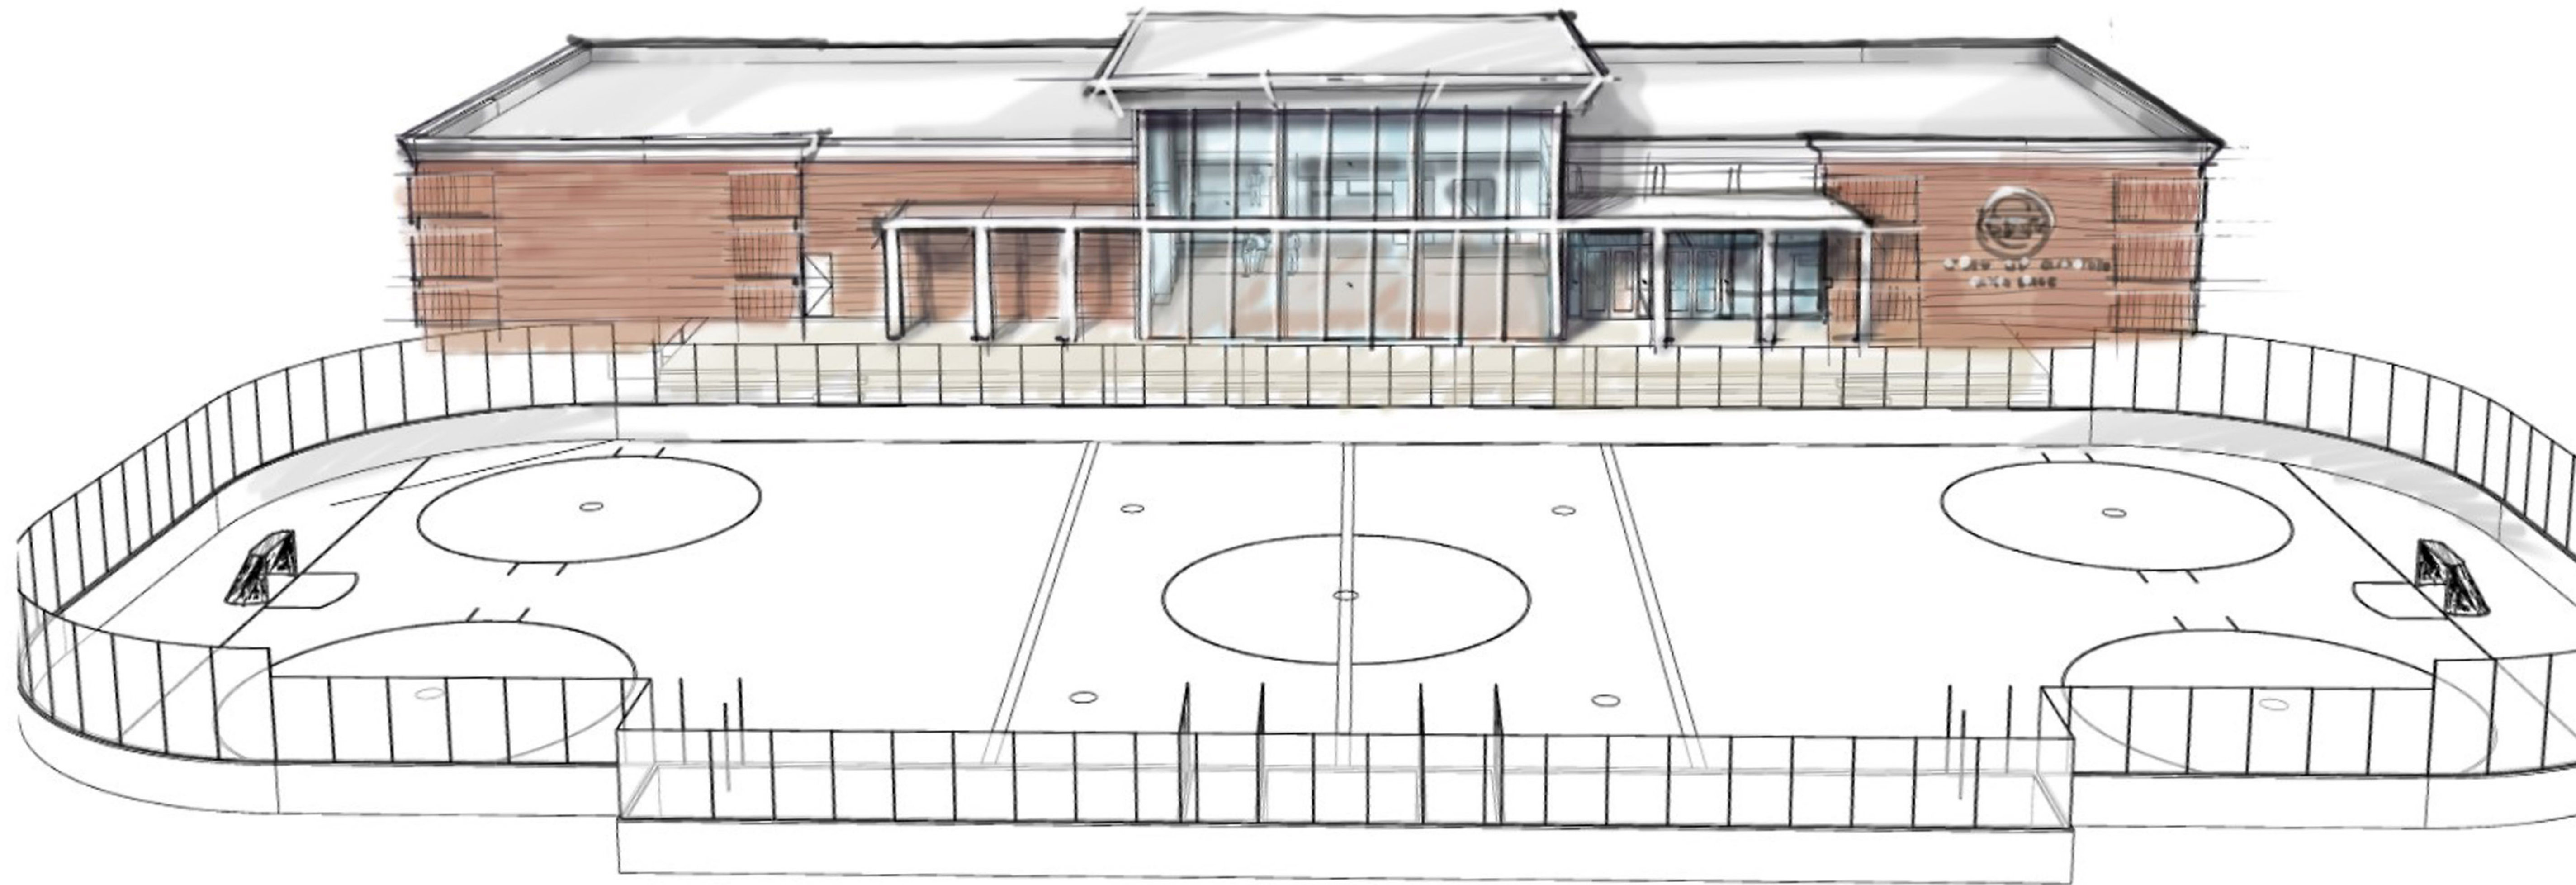

Sheet Name:

Date: august 5, 2019

**SPARC** - Shaw Park All-Season Recreation Complex  
Brentwood Boulevard  
Clayton, Missouri

Chiodini Associates - Architects | Interior Design | Graphics  
1401 South Brentwood Blvd. Studio 575  
Saint Louis, Missouri 63144  
314.725.5588 | FAX 314.733.9999

floorplan  
scale: 1/8"=1'-0"  
north

Sheet Name:

Date: august 5, 2019

**SPARC** - Shaw Park All-Season Recreation Complex  
Brentwood Boulevard  
Clayton, Missouri

*Chiodini*  
ARCHITECTS

Chiodini Associates - Architects | Interior Design | Graphics  
1401 South Brentwood Blvd. Studio 575  
Saint Louis, Missouri 63144  
314.725.5588 | FAX 314.733.9999

Sheet Name:

Date: august 5, 2019

**CLAYTON MISSOURI**

**SPARC - Shaw Park All-Season Recreation Complex**  
Brentwood Boulevard  
Clayton, Missouri

**Chiodini ARCHITECTS**  
Chiodini Associates - Architects | Interior Design | Graphics  
1401 South Brentwood Blvd., Studio 575  
Saint Louis, Missouri 63144  
314.725.5588 | FAX 314.733.9999

Sheet Name:

Date: august 5, 2019

 **SPARC** - Shaw Park All-Season Recreation Complex  
Brentwood Boulevard  
Clayton, Missouri

*Chiodini*  
ARCHITECTS  
Chiodini Associates - Architects | Interior Design | Graphics  
1401 South Brentwood Blvd. Studio 575  
Saint Louis, Missouri 63144  
314.725.5588 | FAX 314.733.9999