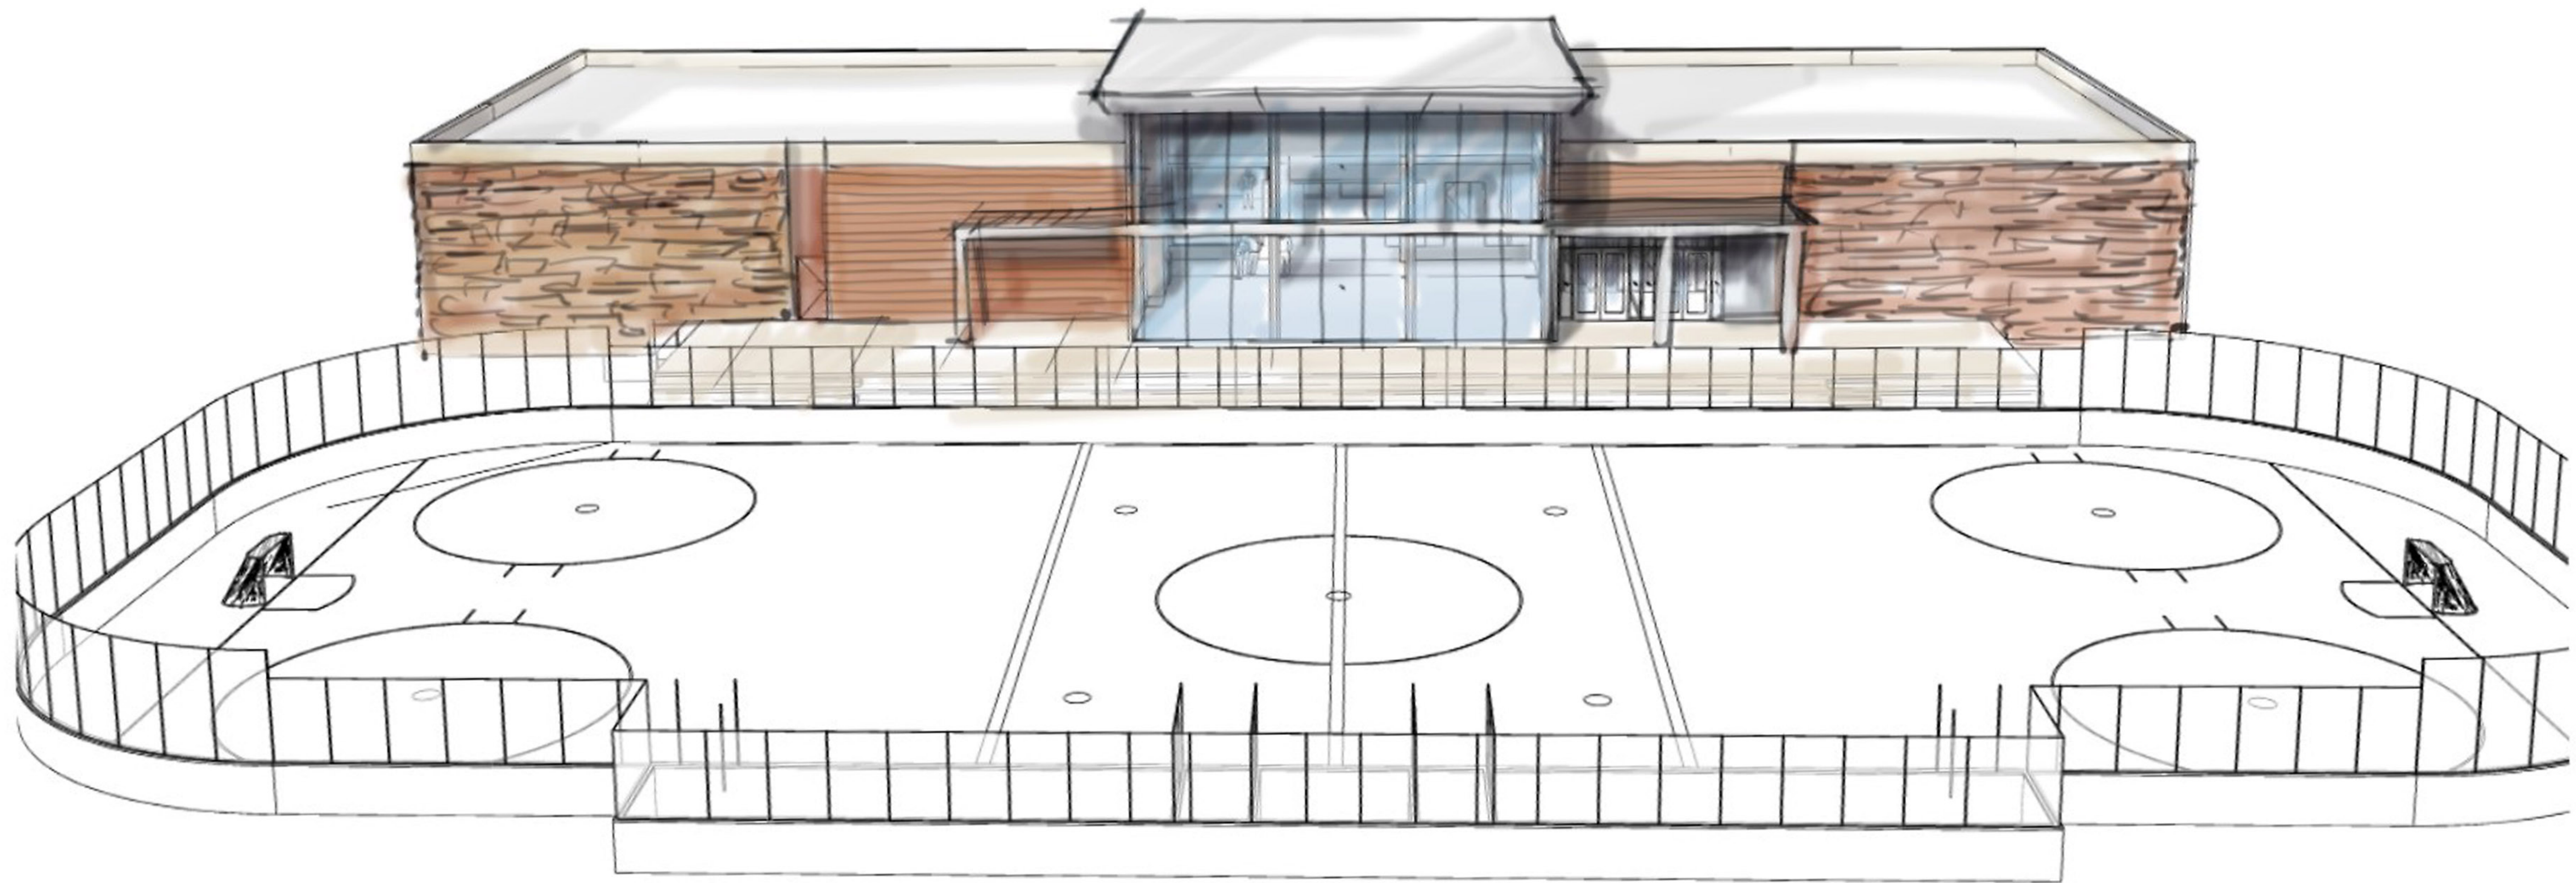

Sheet Name:

Date: august 5, 2019

**SPARC** - Shaw Park All-Season Recreation Complex  
Brentwood Boulevard  
Clayton, Missouri

Chiodini Associates - Architects | Interior Design | Graphics  
1401 South Brentwood Blvd. Studio 575  
Saint Louis, Missouri 63144  
314.725.5588 | FAX 314.733.9999

floorplan  
scale: 1/8"=1'-0"  
north

Sheet Name:

Date: august 5, 2019

**SPARC** - Shaw Park All-Season Recreation Complex  
Brentwood Boulevard  
Clayton, Missouri

*Chiodini*  
ARCHITECTS

Chiodini Associates - Architects | Interior Design | Graphics  
1401 South Brentwood Blvd. Studio 575  
Saint Louis, Missouri 63144  
314.725.5588 | FAX 314.733.9999

Sheet Name:

Date: august 5, 2019

**CLAYTON MISSOURI**

**SPARC - Shaw Park All-Season Recreation Complex**  
Brentwood Boulevard  
Clayton, Missouri

**Chiodini ARCHITECTS**  
Chiodini Associates - Architects | Interior Design | Graphics  
1401 South Brentwood Blvd., Studio 575  
Saint Louis, Missouri 63144  
314.725.5588 | FAX 314.733.9999

Sheet Name:

Date: august 5, 2019

 **SPARC** - Shaw Park All-Season Recreation Complex  
Brentwood Boulevard  
Clayton, Missouri

*Chiodini*  
ARCHITECTS  
Chiodini Associates - Architects | Interior Design | Graphics  
1401 South Brentwood Blvd. Studio 575  
Saint Louis, Missouri 63144  
314.725.5588 | FAX 314.733.9999